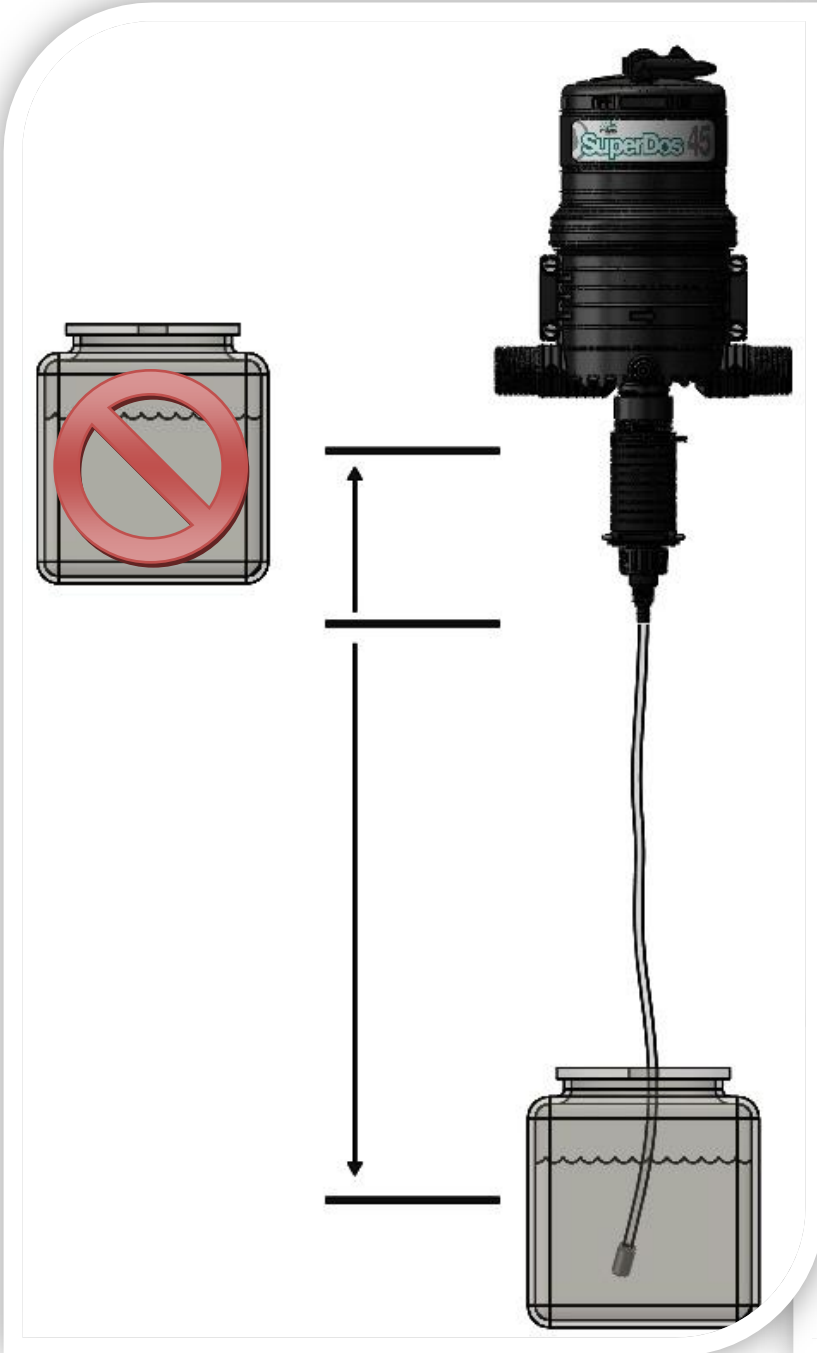

SuperDos 45 Quick Start Guide

0.25 - 45 gpm 5 – 100 psi*

57 - 10000 l/h 0,4 – 6,9 bar*

***5% model has maximum operating pressure of 80 psi (5,5 bar)**

*****NOTE*** Remote injection is NOT recommended for use with the 5% model**