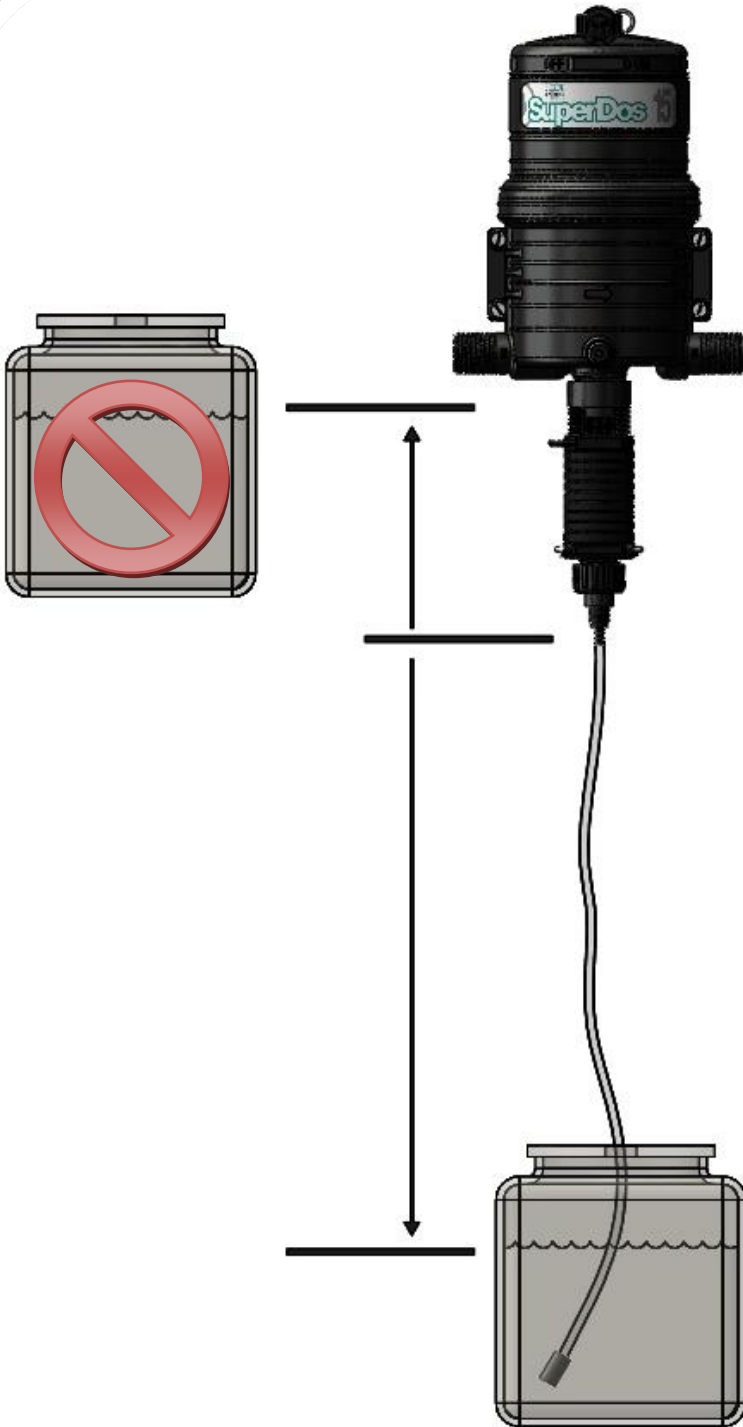

SuperDos 15 Quick Start Guide

0.04 - 15 gpm 3 – 60 psi*

10 - 3400 l/h 0,21 – 4,1 bar*

***NOTE – Tank Feed NOT recommended when running two units in line**

SuperDos 15 Quick Start Guide

0.04 - 15 gpm 3 – 60 psi*

10 - 3400 l/h 0,21 – 4,1 bar*

***NOTE – Tank Feed NOT recommended when running two units in line**

SuperDos 15 Quick Start Guide

0.04 - 15 gpm 3 – 60 psi*

10 - 3400 l/h 0,21 – 4,1 bar*

***NOTE – Tank Feed NOT recommended when running two units in line**