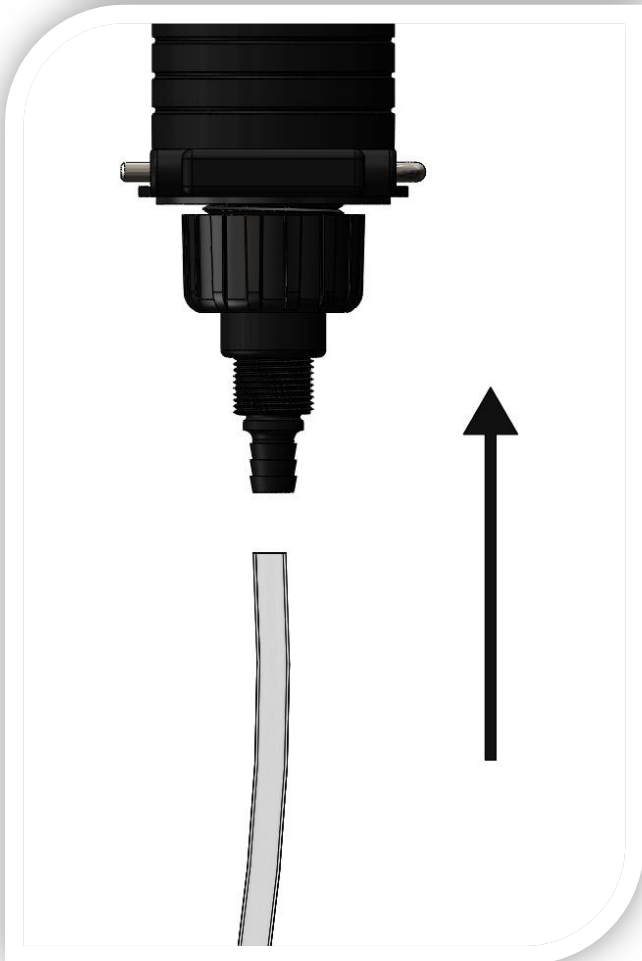

SuperDos 15 Quick Start Guide

0.04 - 15 gpm 3 – 60 psi*

10 - 3400 l/h 0,21 – 4,1 bar*

***NOTE – Tank Feed NOT recommended when running two units in line**

SuperDos 15 Quick Start Guide

0.04 - 15 gpm 3 – 60 psi*

10 - 3400 l/h 0,21 – 4,1 bar*

***NOTE – Tank Feed NOT recommended when running two units in line**

SuperDos 15 Quick Start Guide

0.04 - 15 gpm 3 – 60 psi*

10 - 3400 l/h 0,21 – 4,1 bar*

***NOTE – Tank Feed NOT recommended when running two units in line**