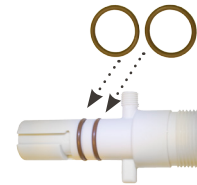

Chemilizer Fixed

Water-Driven, Diaphragm Pump

Description	Product code
1-128	CH9000-209
1-100	CH9000-210
1-128	SPV 0174
1-100	SPV 0175
2-100	CH9000-211

Maintenance Kits

Kit A: Dosage seal kits

Change every 4 months

Change as needed

Model	Ceramic	Kynar
1-128	OR9409-V	FG9409-V
1-100	OR9410-V	FG9410-V
2-100	FG9511	

Kit D: Chemical pumps

Change as needed

Model	Ceramic	Kynar
1-128	SPV0176	FG9209-V
1-100	SPV0177	FG9210-V
2-100	FG9211-V	

Kit E: Pump stems

Change
as needed

Model	Ceramic	Kynar
1-128	OR9009	FG9009
1-100	OR9010	FG9010
2-100	FG9011	

Kit F: Check disks

Change every
year

Model	Part Number	Percent
1-128	FG15404	1%
1-100	FG15404	1%
2-100	FG15504	2%

Kit G: Cap

Change
as needed

Model	Part Number
1-128	FG9936-V
1-100	FG9936-V
2-100	FG9937-V

Kit H: Pump housing O-rings

Change
as needed

Model	Part Number
1-128	10095065
1-100	10095065
2-100	10095065

Kit I: Pick-up tube assembly