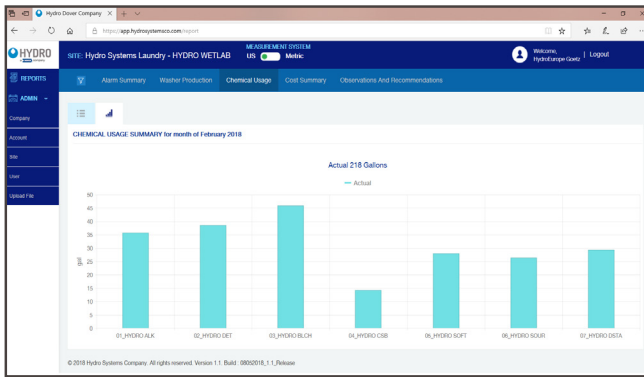

Model Number	Category	Description
HYDSPD0013-AT&T	Hardware	Cellular Modem AT&T w/ 1 Year at 200 MB/Month
HYDSPD0087	Hardware	Hydro Connect Real-Time Module Multi-Washer System
HYDSPD0088	Hardware	Hydro Connect Real-Time Module Tunnel Washer System
HYDSPD-DATA-RENEW	Services	1-Year Data Renewal Package (200 MB/Month)
HYD-CONNECT-MULTI-ANALYSIS	Services	Fee for Monthly Data Analysis Service for 1 Multi-Washer System
HYD-CONNECT-TUN-ANALYSIS	Services	Fee for Monthly Data Analysis Service for 1 Tunnel Washer System
HYD-CONNECT-REALTIME	Services	Fee for Monthly Real-Time Dashboard and Alerts for 1 Dositec System
HYDSPD-MAN-DAY	Services	Fee for One Day of Installation Labor
HYDSPD-WE-PROG 10	Services	Fee to Program 1 Washer with up to 10 Pre-Supplied Chemical Formulas

Insights

- **Alarm reporting:** Proactively view alarms to rapidly eliminate abnormal conditions that drive profit loss.
- **Production:** Eliminate the use of out-of-date paper logs to document the number of pounds or loads run in your facility.
- **Chemical usage:** Simplify and improve the accuracy of your billing procedures with metered usage reports on chemical product and formulas.
- **Cost:** Quickly access a snapshot of the chemical cost by formula to actively manage and improve unprofitable formulas or accounts.
- **Observations/recommendations:** Eliminate hours of data manipulation and analysis. For a minimal charge, a Hydro expert will review the monthly data and provide recommendations to help reduce rewash and optimize cleaning results.
- **Real-time dashboard:** View washer status, alerts and key productivity metrics in real-time to proactively pinpoint inefficiencies while reducing rewash.