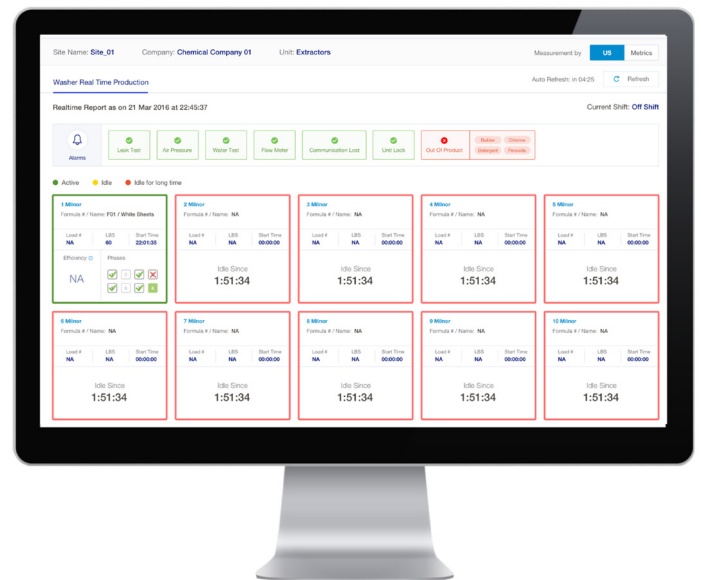

Hydro Connect

Cloud-Based IoT Platform for Chemical Providers and End Users

Hydro Connect is a cloud-based Internet of Things (IoT) platform that gives chemical providers and end users increased visibility into their operations, optimizes production, reduces costs and increases customer satisfaction.

Built on the Microsoft Azure platform, Hydro Connect utilizes data generated from the Dositec Central Dosing Systems, currently operating in industrial laundries worldwide. Data transmits from the unit to the Hydro Connect system using a cellular modem and monthly data package.

Advantages of Hydro Connect

- **Scalable solutions across multiple cleaning environments:** Hydro Connect transmits data to the cloud in a number of ways, including cellular, WiFi or Bluetooth depending the environment.
- **A proven, reliable and secure platform:** The Microsoft Azure architecture provides users with a trusted and secure platform, used by hundreds of leading companies across multiple industries for their IoT solutions.
- **Enhanced knowledge to help run your business:** Current Hydro Connect capabilities allow customers and end users to log in and view professional laundry reports in seconds. This reduces time-consuming data uploads, manipulation in Microsoft Excel and the use of a proprietary software package. The flexibility of Hydro Connect makes it a valuable tool for both tactical, day-to-day monitoring and monthly summaries to management.